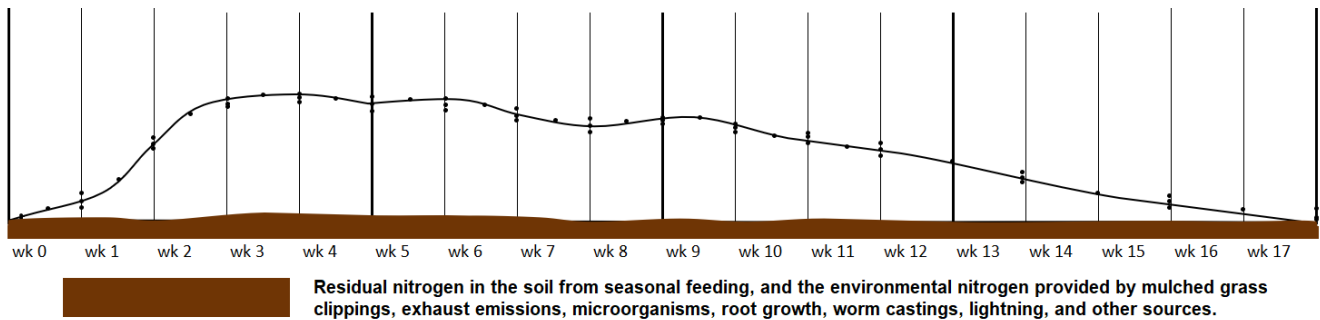

NO MANURES, NO FILLERS, MADE TO FEED GRADE STANDARDS FOR MAXIMUM SAFETY
Aminorganix and every one of our field specialists is committed to providing environmentally responsible products which will help keep the lawns and other landscape areas healthy and safe.

We specialize in Integrated Turf Management, the scientific approach to nutritional product selection to stimulate the natural biological processes in your soil and turf to help produce a healthy, durable lawn. Healthy turf will be better able to resist disease, force out weeds and produce the characteristics you require for satisfied customers.

FORMULATED TO CONTINUOUSLY FEED FOR MONTHS

PROFESSIONAL AGRONOMIC MANAGEMENT

Our experienced and expert staff and regional field specialists are here to help. Learn more about our products and how they help you grow healthier lawns and landscape without harming the environment.