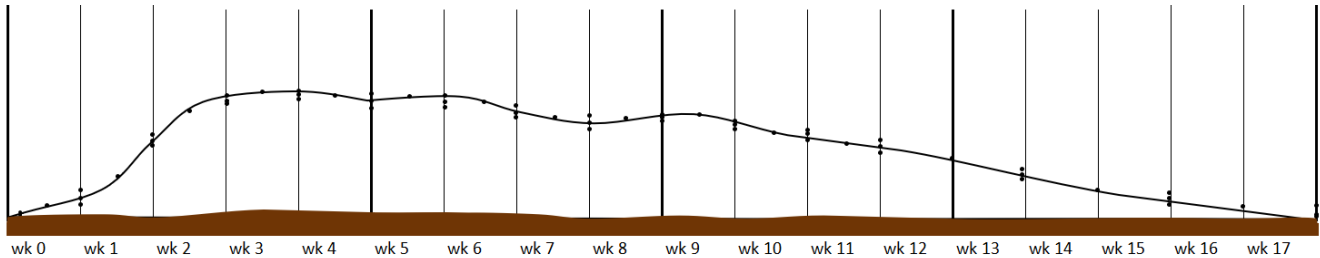

NO MANURES, NO FILLERS, FEED GRADE INGREDIENTS FOR MAXIMUM SAFETY

Aminorganix and every one of our field specialists is committed to providing environmentally responsible products which will help keep the golf course green, healthy and safe.

We specialize in Integrated Turf Management, the scientific approach to nutritional product selection to stimulate the natural biological processes in your soil to help you produce a healthy, durable playing surface. Healthy turf will be better able to resist disease, force out weeds and produce the characteristics you require for optimum course playing conditions.

FORMULATED TO CONTINUOUSLY FEED FOR MONTHS

Residual nitrogen in the soil from seasonal feeding, and the environmental nitrogen provided by mulched grass clippings, exhaust emissions, microorganisms, root growth, worm castings, lightning, and other sources.

PROFESSIONAL TURF MANAGEMENT

Our experienced expert staff and national field specialists are here to help. Learn more about our products and how they can become part of your program, to help you grow healthier turf without harming the environment.

AMINORGANIX®
SUSTAINABLE SOLUTIONS FOR GROWTH
AminOrganiX Inc.
3800 American Blvd W Ste 1500
Bloomington, MN 55431

Call today (863) 825-4494
Tyler Jacoby Ph.D.
Buford Creech, CCA
Lakeland, FL 33813
www.newgenerationag.com