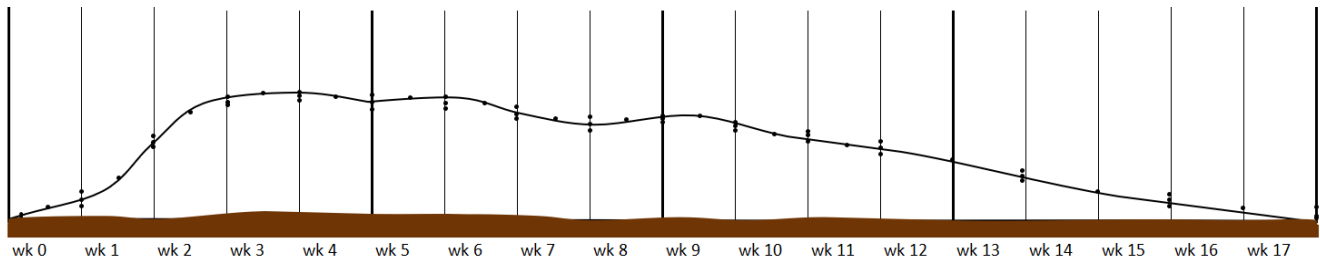

NO MANURES, NO FILLERS, MADE TO FEED GRADE STANDARDS FOR MAXIMUM SAFETY
Aminorganix and every one of our field specialists is committed to providing environmentally responsible products which will help keep the plants and the areas they are grown in healthy and safe.

We specialize in Integrated Plant Management, the scientific approach to nutritional product selection to stimulate the natural biological processes in your soil or planters to help produce healthy, durable plants, shrubs and trees. Healthy plants are better able to resist disease, force out weeds and produce the characteristics you require for satisfied customers. Aminorganix organic nitrogens help ensure fewer problems from application errors.

FORMULATED TO CONTINUOUSLY FEED FOR MONTHS

Residual nitrogen in the soil from seasonal feeding, and the environmental nitrogen provided by mulched grass clippings, exhaust emissions, microorganisms, root growth, worm castings, lightning, and other sources.

PROFESSIONAL AGRONOMIC MANAGEMENT

Our experienced and expert staff and regional field specialists are here to help. Learn more about our products and how they help you grow healthier plants without harming the environment.